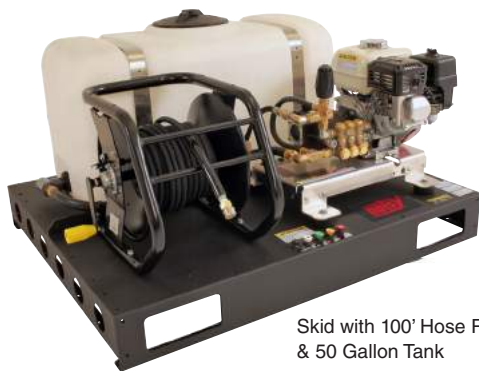

Electric start models
include battery

**Direct-drive
HD 3.0127 AG**
model shown as skid

FEATURES

- 3 to 4 GPM / 2700 to 4100 PSI
- Honda gasoline engines
- Modular design for easy transition between cart and skid style
- Recoil or electric-start gas-engine models

HD SERIES Cold Water Models

- 6.5-13 HP Honda engines
- 3 to 4 GPM @ 2700 to 4100 PSI
- Compact / modular design
- 7-yr Hotsy pump warranty

The Hotsy HD Series: Modular Pressure Washers

Offering Powerful Cold-Water Cleaning

*Battery included

OPTIONS FOR THE HD SERIE

Select HD pressure washers can be mounted on one of the following skids for mobile cleaning anywhere. Fits within a standard UTV / ATV bed or truck.*

Skid with 100' Hose Reel & 50 Gallon Tank