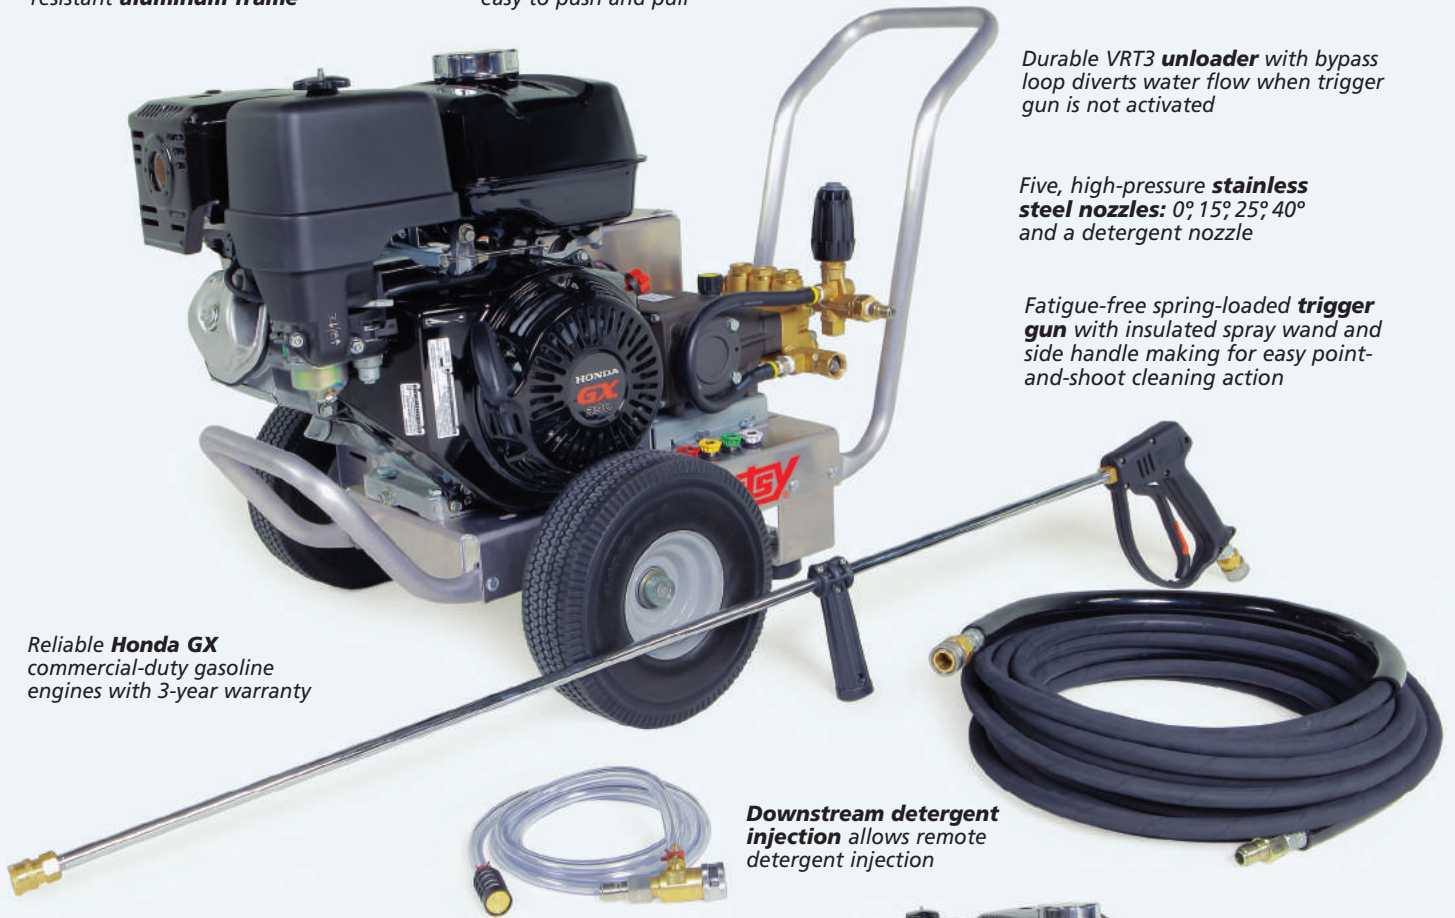

Low profile **handle** is
easy to push and pull

Durable VRT3 **unloader** with bypass
loop diverts water flow when trigger
gun is not activated

Five, high-pressure **stainless
steel nozzles**: 0°, 15°, 25°, 40°
and a detergent nozzle

**Downstream detergent
injection** allows remote
detergent injection

Heavy-duty Triplex pump
comes with 7-year warranty

Flat free tires are puncture
proof and ready to roll when
you need them

50 ft. wire-braided hose
includes guards, couplers
and swivels at both ends

Electric start models
include battery

**Direct-drive
HD 3.0127 AG**
model shown as skid

FEATURES

- 3 to 4 GPM / 2700 to 4100 PSI
- Honda gasoline engines
- Modular design for easy transition between cart and skid style
- Recoil or electric-start gas-engine models

*Battery included

OPTIONS FOR THE HD SERIE

Select HD pressure washers can be mounted on one of the following skids for mobile cleaning anywhere. Fits within a standard UTV / ATV bed or truck.*

Skid with 100' Hose Reel & 50 Gallon Tank