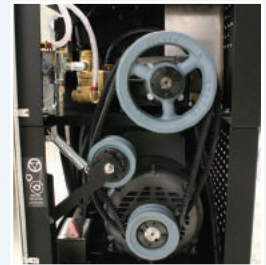

CWC Series

Cold Water Cabinet Pressure Washers

Electric / Belt Drive

Ideal for the food industry since hot water can be used. Remote ready for operation in wash bays

Sleek side and front removeable panels provide easy access to the entire washer for service and maintenance

Locking lid prevents accidental removal of both panels around the belt and pulley

Adjustable upstream detergent injection ensures high-pressure sudsing for better cleaning

Vertical tensioned belt provides extended life and reduced maintenance costs by eliminating multiple belts that stretch at different rates.