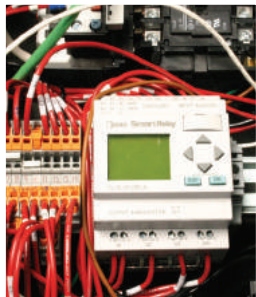

**Programmable Smart Control Automation** provides complete control over the machine's run time, auto start/stop and time delay shutdown functionality.

**Large frame Hotsy belt-drive pump** features NESTechnology with U-Seals for 3 times longer pump life. The pump also has an oil drain, allowing for easy oil changes.