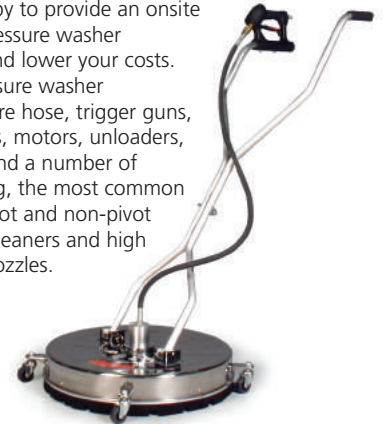

*4 wheel kit with handle – adds 10" to width, 6" to height

** 2 wheel / 2 Caster kit – adds 7.5" to height

† Skids - adds 3.875" to height

Model 1075BE
4.0 GPM @ 3500 PSI; GX390
Honda gas engine (shown with
optional caster kit)

Model 1080BE
4.6 GPM @ 3500 PSI;
Briggs Vanguard gas engine
(shown with optional stainless
steel coil wrap and skid rails)

DON'T FORGET THE SOAP!

Hotsy pressure washers clean best when matched with specially formulated Hotsy detergents. Nearly all contain Hotsy's exclusive advanced-formula HCC additives to help prevent scale build-up and to fight corrosion in your equipment. All are highly concentrated, so a little goes a long way.

PARTS & ACCESSORIES

Your local Hotsy dealer would be happy to provide an onsite demonstration to determine which pressure washer accessories will help speed cleaning and lower your costs. Hotsy dealers stock thousands of pressure washer replacement parts such as high pressure hose, trigger guns, high pressure nozzles, pumps, engines, motors, unloaders, filters and wands. In addition, you'll find a number of accessories designed to speed cleaning, the most common accessories are telescoping wands, pivot and non-pivot hose reels, flat surface cleaners and high pressure turbo nozzles.